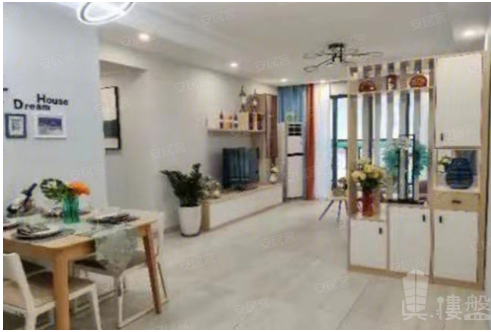

江門寶茵翠亭|首期5萬(減)|鐵路沿線，香港銀行按揭，最新價單

Agent Info

Name: 陳詩雅 Grace
Position: 高級客戶經理
Mobile Phone (852) 91255226
(WhatsApp):

Phone
Number:
Company 大灣區創投

Name:
Company
Phone:

About Us: 我是土生土長廣州人，畢業於廣州設計學院，曾於珠海、深圳及廣州等地工作，熟悉有關城市和人口遷移趨勢，竭誠為閣下服務，尋找到最適合您工作或退休生活的避風塘港灣。大灣區，免費睇樓團，天天出發，珠海、中山、深圳、東莞、惠州、廣州、佛山、肇慶、江門。

Listing details

Title: 江門寶茵翠亭|首期5萬(減)|鐵路沿線，香港銀行按揭，最新價單

Description: 寶茵翠亭位於江門市新會區岡州大道中120號，項目首開主推1棟洋房單位，戶型涵蓋建面94-96^m兩房兩廳兩衛和建面118^m三房兩廳兩衛，兩梯四戶設計，15層高，參考均價約11700元/^m。寶茵翠亭營銷中心和样板間持續對外開放，可前往參觀。

Property text: 寶茵翠亭,江門寶茵翠亭,江門樓盤

Get the latest price list: (852) 91255226

索取平面圖: (852) 91255226

Make an appointment: (852) 91255226

Property information

Posted by: Agent
Property type: Apartment
New/Second-hand: New Property
Property for: Sale
Price: ¥ 730,000